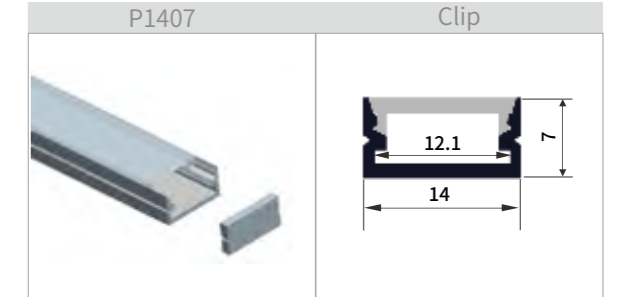

Strip accessories-Profiles-4