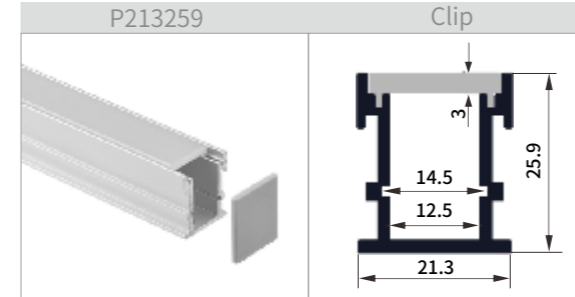

Strip accessories-Profiles-4