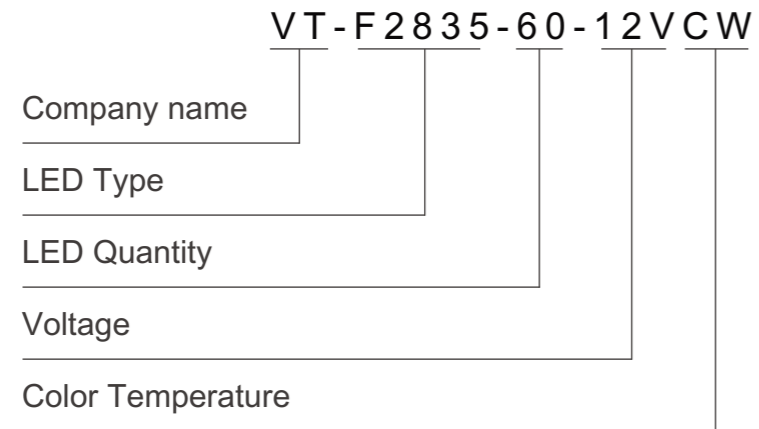

6 production lines

Capacity

LED strips: 300,000 meters/month
LED linear light: 30,000 meters/month

PARTNERS

COMMERCIAL NETWORK

Our Workshop

LED Strip Naming Rules

Model description (for example)