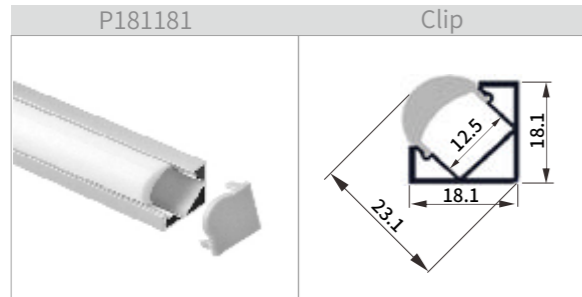

Strip accessories-Profiles-3