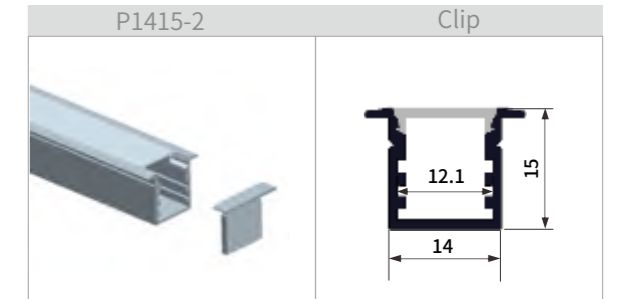

Strip accessories-Profiles-4