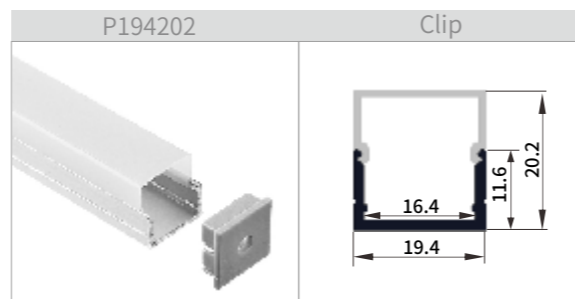

Strip accessories-Profiles-3