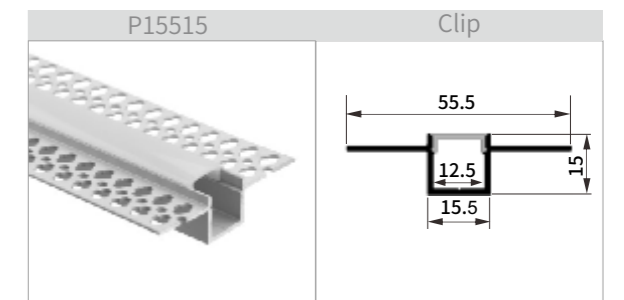

Strip accessories-Profiles-4