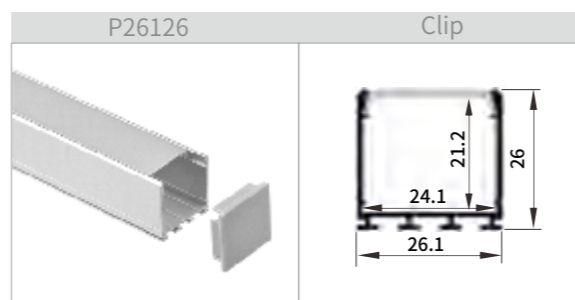

Strip accessories-Profiles-3