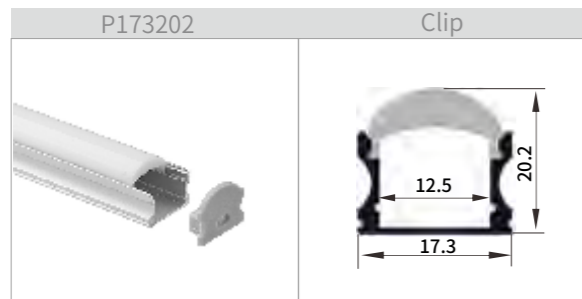

Strip accessories-Profiles-3