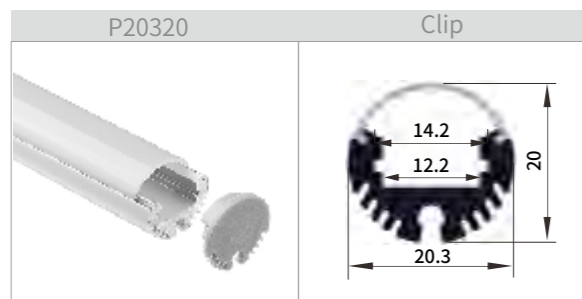

Strip accessories-Profiles-3