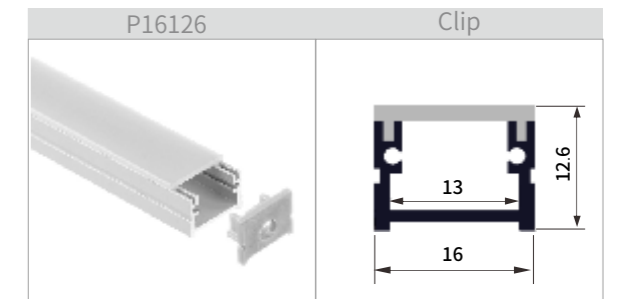

Strip accessories-Profiles-4