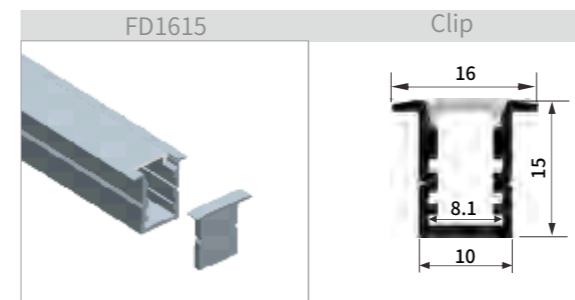

Strip accessories-Profiles-4