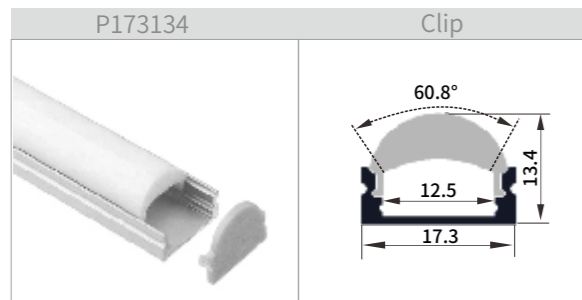

Strip accessories-Profiles-3