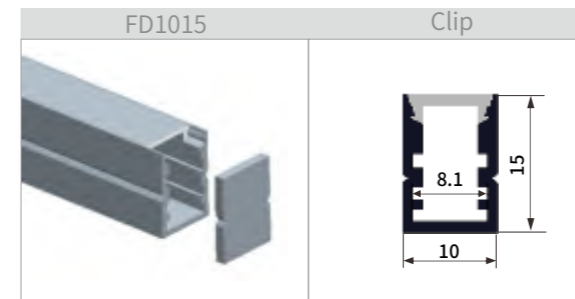

Strip accessories-Profiles-4