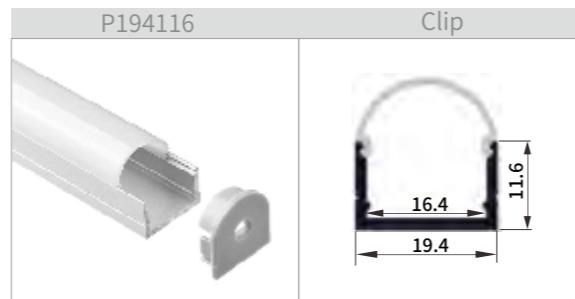

Strip accessories-Profiles-3