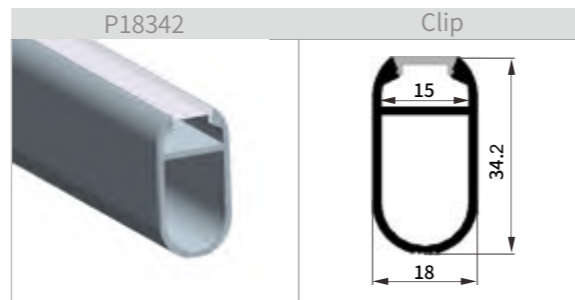

Strip accessories-Profiles-3