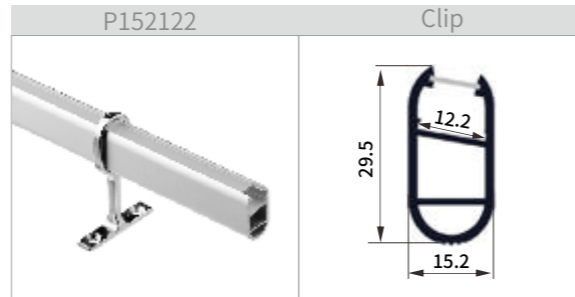

Strip accessories-Profiles-3