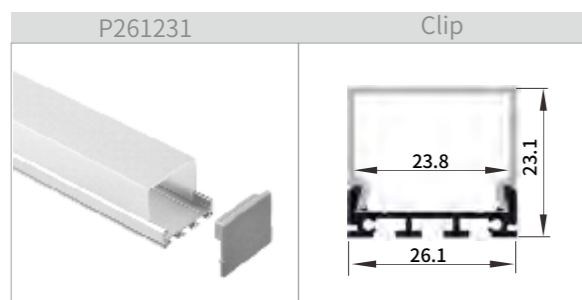

Strip accessories-Profiles-3