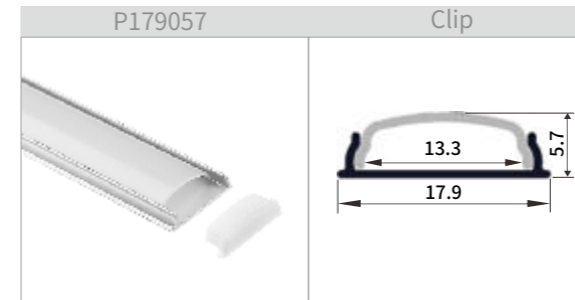

Strip accessories-Profiles-4