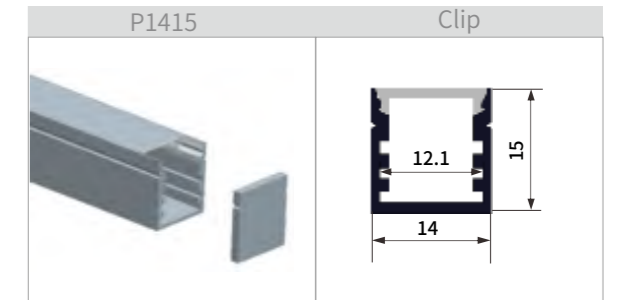

Strip accessories-Profiles-4